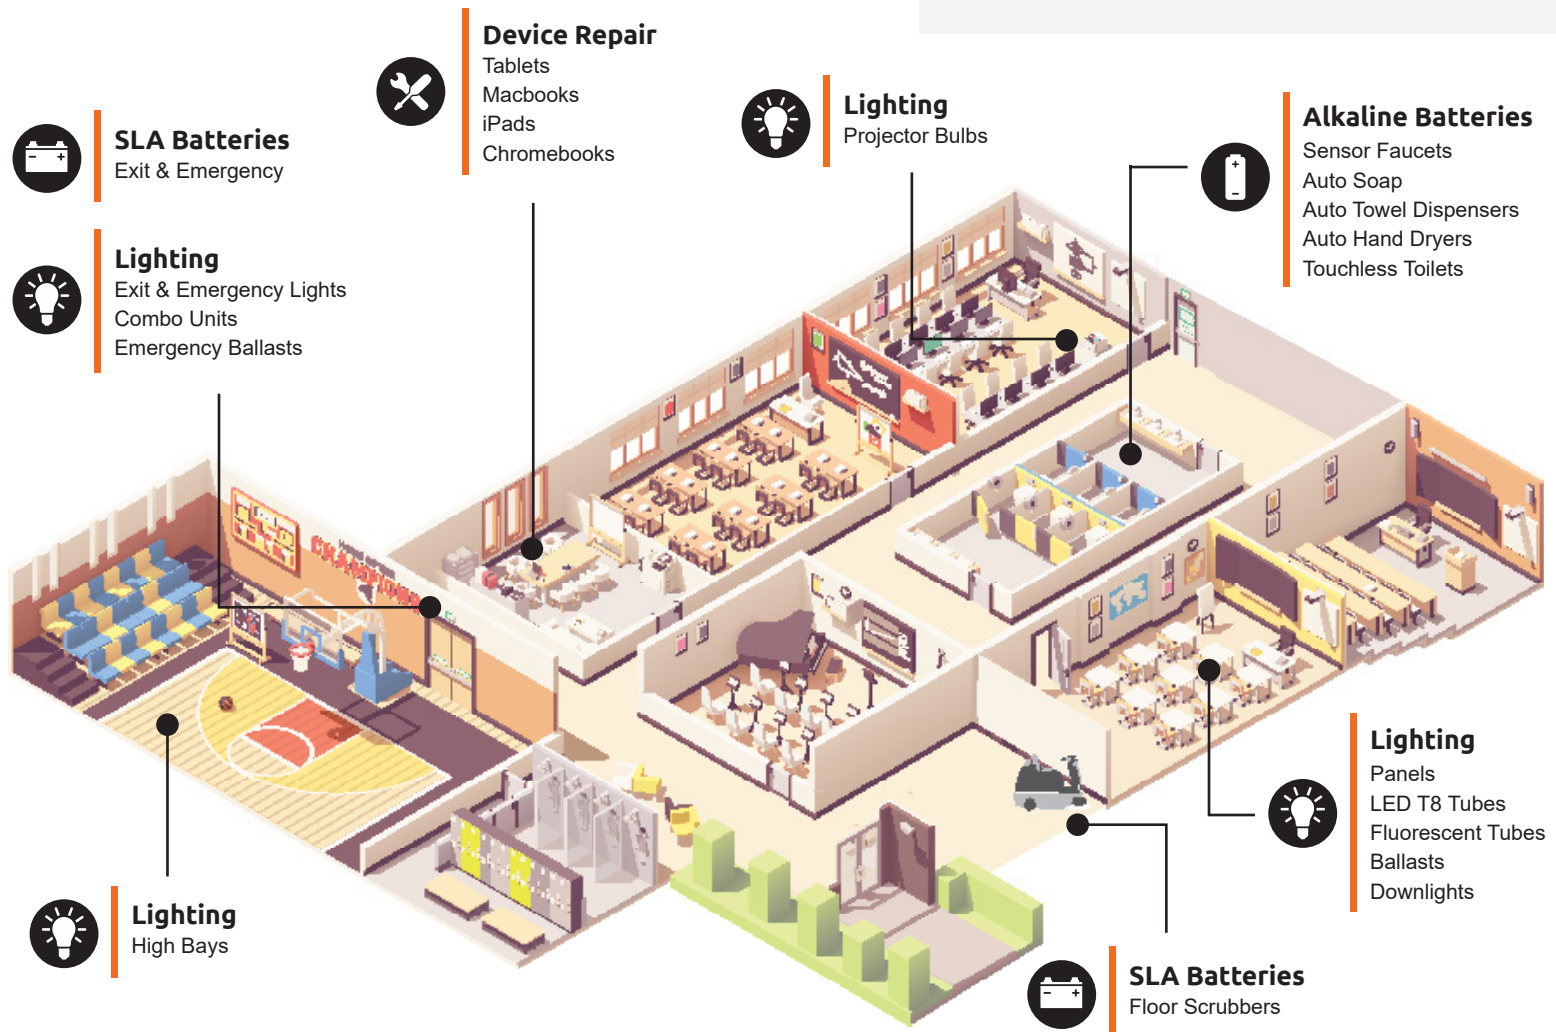

Device Repair

Repair for broken phone & tablet screens, faulty ports, cameras & more

APPLICATIONS

SLA Batteries

Exit & Emergency

Lighting

Exit & Emergency Lights
Combo Units
Emergency Ballasts

Device Repair

Tablets
Macbooks
iPads
Chromebooks

Lighting

Projector Bulbs

Alkaline Batteries

Sensor Faucets
Auto Soap
Auto Towel Dispensers
Auto Hand Dryers
Touchless Toilets

Lighting

High Bays

SLA Batteries

Floor Scrubbers

Lighting

Panels
LED T8 Tubes
Fluorescent Tubes
Ballasts
Downlights

Questions About Products?

batteriesplus.com | 1-800-677-8278

Batteries + Bulbs

Battery Applications	Product
Exit and Emergency	SLA12-7F/F2 - SLA6-5 - SLA12-8/8F2
Security Panels	SLA12-7F/F2
Battery Backup	SLA12-7F/F2 - APC Units - RBC Kits
Remote Controls/Clocks	AA/AAA - PC2400/PC1500/RAYALAA-CP/RAYALAAA-CP24
Scrubbers	GC110/GC115
Touchless Soap Dispensers	C - PX1400
Touchless Towel Dispensers	C/D - PX1300/PX1400
Sensor Toilets/Urinals	AA -PX1500
Sensor Faucets	AA/C/D - PX1500/PX1300/PX1400
Air Freshners	C/D/9V - PX1300/PX1400/PX1604
Hand Sanitizers	AA/AAA/C/D - PX2400/PX1500/PX1300/PX1400
Flushometers (Tankless)	AA/C/D - PX1500/PX1300/PX1400
Lawn Mower	SLIU1A
Fleet Vehicles	SLI65/SLA31SA/SLI24
Thermometer	SMC386, SMC392/SMC392-4, SMCBR1225, SMCCR1220-2, AA/9V - PC1500/PC1604, RAYALAA-CP/RAYAL9VA-12PPJ
Smoke/CO Detectors	Units and AA/9V - PC1500/PC1604, RAYALAA-CP/RAYAL9VA-12PPJ
Calculators	LITHCR2032, AA - PC1500/RAYALAA-CP
Flashlights	AA/AAA/C/D - PC1500/PC2400/PC1300/PC1400/RAYALAAA-CP24/RAYALAA-CP/RAYALC-CP/RAYALD-CP
Glucometers	LITHCR2032
Pulse Oximeters	AA/AAA - PC2400/PC1500/RAYALAA-CP/RAYALAAA-CP24